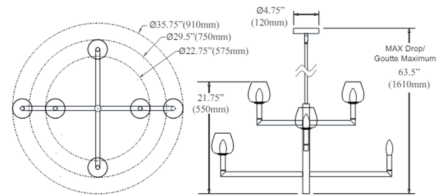

By Dainolite

Description

A linear design based on right angles gives the Nora Chandelier a go-with-anything appeal. The effect is fashionably contemporary, while incorporating elements of vintage design. The metal frame features vertical arms that are angled upwards at 90 degrees.

Shown in aged brass

Specifications

COLOR	N/A
BODY FINISH	Aged Brass
WATTAGE	54W
DIMMER	Standard 120V
DIMENSIONS	35.75\"W x 21.75\"H
BULB NOT INCLUDED	6 x B10/Candelabra (E12)/9W/120V LED
COUNTRY OF ORIGIN	China