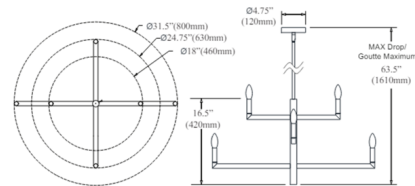

Description

A linear design based on right angles gives the Nora Chandelier a go-with-anything appeal. The effect is fashionably contemporary, while incorporating elements of vintage design. The metal frame features vertical arms that are angled upwards at 90 degrees. Available with or without rounded clear glass shades. Note: Not all options are available.

Shown in matte black

Specifications

COLOR	N/A
BODY FINISH	Matte Black
WATTAGE	54W
DIMMER	Standard 120V
DIMENSIONS	35.75"W x 21.75"H
BULB NOT INCLUDED	6 x B10/Candelabra (E12)/9W/120V LED
COUNTRY OF ORIGIN	China

Technical Information

PRODUCT DIMENSIONS Downrods Included: 1-8", 1-11" and 1-20" Stems

CLICK TO VIEW PRODUCT

Notes: