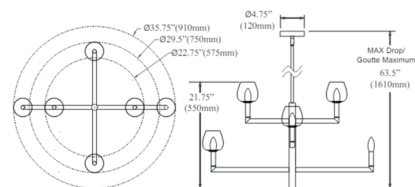

Description

A linear design based on right angles gives the Nora Chandelier a go-with-anything appeal. The effect is fashionably contemporary, while incorporating elements of vintage design. The metal frame features vertical arms that are angled upwards at 90 degrees. Available with or without rounded clear glass shades. Note: Not all options are available.

Shown in matte black

Specifications

COLOR	N/A
BODY FINISH	Matte Black
WATTAGE	54W
DIMMER	Standard 120V
DIMENSIONS	35.75"W x 21.75"H
BULB NOT INCLUDED	6 x B10/Candelabra (E12)/9W/120V LED
COUNTRY OF ORIGIN	China

Technical Information

PRODUCT DIMENSIONS Downrods Included: 1-8", 1-11" and 1-20" Stems

CLICK TO VIEW PRODUCT

Notes: