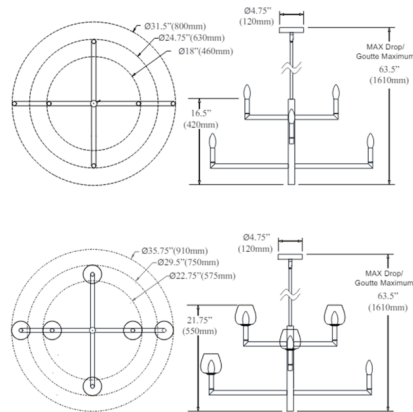

### Specifications

|                   |                                      |
|-------------------|--------------------------------------|
| COLOR             | N/A                                  |
| BODY FINISH       | Matte Black                          |
| WATTAGE           | 54W                                  |
| DIMMER            | Standard 120V                        |
| DIMENSIONS        | 35.75"W x 21.75"H                    |
| BULB NOT INCLUDED | 6 x B10/Candelabra (E12)/9W/120V LED |
| COUNTRY OF ORIGIN | China                                |

### Technical Information

PRODUCT DIMENSIONS . . . . . Downrods Included: 1-8", 1-11" and 1-20" Stems

Notes:

Shown in matte black

CLICK TO VIEW PRODUCT