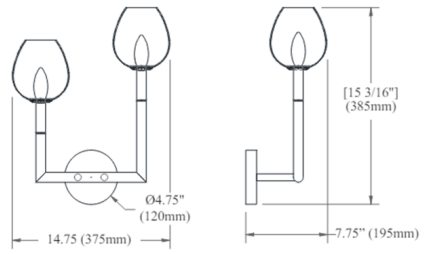

Description

The Nora Two Light Wall Sconce incorporates elements of vintage design. The metal frame features vertical arms that are angled upwards at 90 degrees and clear glass rounded shades.

Shown in matte black / clear

Specifications

COLOR Clear
BODY FINISH Matte Black
WATTAGE 18W
DIMMER Standard 120V
DIMENSIONS 14.75"W x 15.25"H x 7.75"D
BULB NOT INCLUDED 2 x B10/Candelabra (E12)/9W/120V LED
COUNTRY OF ORIGIN China

CLICK TO VIEW PRODUCT