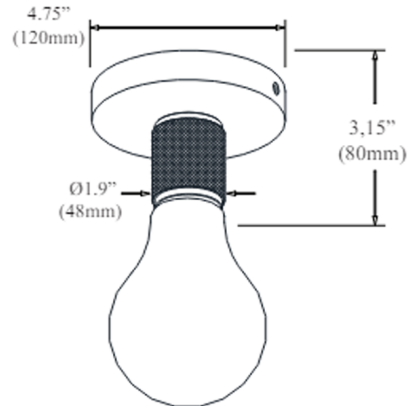

### Description

The Roswell Ceiling Light incorporates elements of traditional design, combined with modern details and materials. The elegantly simple construction is based on a prominent metal frame. Slim and elegant in a timeless mode, Roswell will enhance virtually any room or corner of your home, including hallways, bedrooms, kitchen and living rooms.

### Specifications

COLOR	N/A
BODY FINISH	Matte Black
WATTAGE	9W
DIMMER	Standard 120V
DIMENSIONS	4.75"W x 3.15"H
BULB NOT INCLUDED	1 x G25/Medium (E26)/9W/120V LED
OTHER BULB OPTIONS	1 x Edison Globe/Medium (E26)/120V LED
COUNTRY OF ORIGIN	Canada