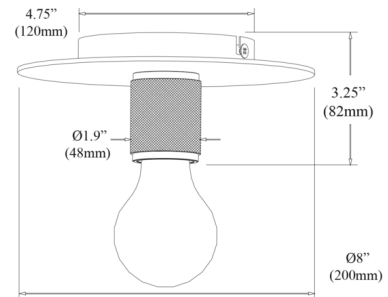

By Dainolite

Description

The Roswell Disc Ceiling Light incorporates elements of traditional design, combined with modern details and materials. The elegantly simple construction is based on a prominent metal frame.

Shown in matte black

Specifications

COLOR	N/A
BODY FINISH	Matte Black
WATTAGE	9W
DIMMER	Standard 120V
DIMENSIONS	8"W x 3.25"H
BULB NOT INCLUDED	1 x G25/Medium (E26)/9W/120V LED
OTHER BULB OPTIONS	1 x Edison Globe/Medium (E26)/120V LED
COUNTRY OF ORIGIN	Canada