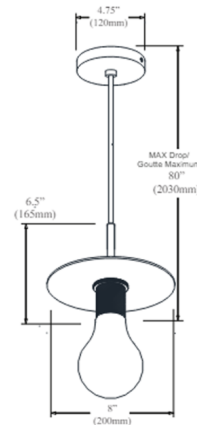

CLICK TO VIEW PRODUCT

Notes: