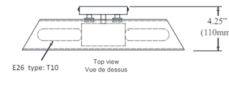

Shown in matte black / clear

CLICK TO VIEW PRODUCT

Notes: