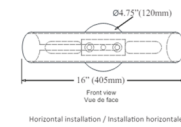

CLICK TO VIEW PRODUCT

Notes: