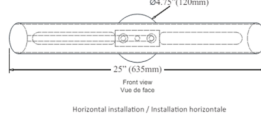

CLICK TO VIEW PRODUCT

Notes: