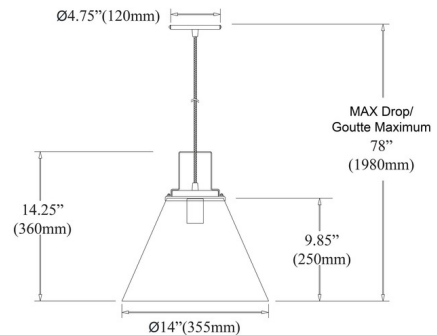

Shown in aged brass / blue

Specifications

COLOR	N/A
BODY FINISH	Aged Brass / Blue
WATTAGE	100W
DIMMER	Standard 120V
DIMENSIONS	14"W x 14.25"H
BULB NOT INCLUDED	1 x A19/Medium (E26)/100W/120V Incandescent
OTHER BULB OPTIONS	1 x A19/Medium (E26)/120V LED
COUNTRY OF ORIGIN	China