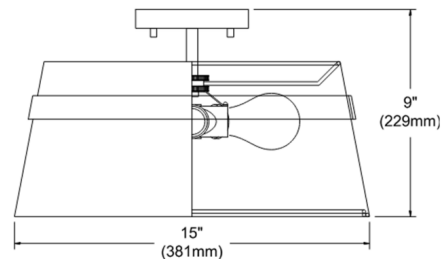

### Description

The Symphony Semi Flush Ceiling Light is nestled close to the ceiling, this design features a slightly tapered, wide, drum-shaped shade that is paired with a fabric diffuser for a neat look as it softly filters an even layer of illumination onto surroundings. Artfully wrapped with a smooth, beautifully finished metal band.

### Specifications

COLOR	White
BODY FINISH	Aged Brass
WATTAGE	27W
DIMMER	Standard 120V
DIMENSIONS	15"W x 9"H x 15"D
BULB NOT INCLUDED	3 x A19/Medium (E26)/9W/120V LED
COUNTRY OF ORIGIN	Canada

CLICK TO VIEW PRODUCT