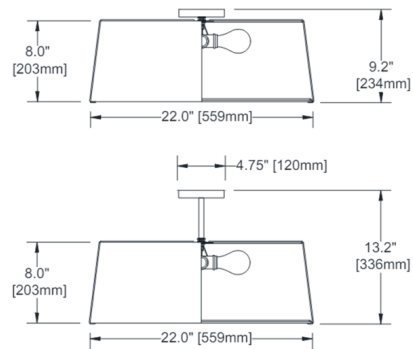

### Specifications

COLOR	White
BODY FINISH	Gold
WATTAGE	68W
DIMMER	Standard 120V
DIMENSIONS	22"W x 9.2"H
BULB NOT INCLUDED	4 x A19/Medium (E26)/17W/120V LED
COUNTRY OF ORIGIN	Canada

CLICK TO VIEW PRODUCT