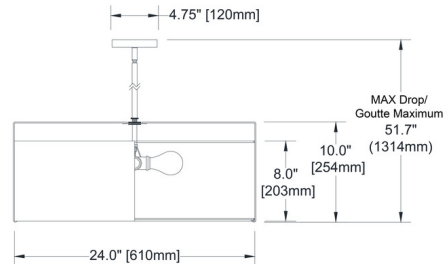

Shown in black / cream

Specifications

COLOR	Cream
BODY FINISH	Black
WATTAGE	68W
DIMMER	Standard 120V
DIMENSIONS	24"W x 10"H x 24"D
BULB NOT INCLUDED	4 x A19/Medium (E26)/17W/120V LED
COUNTRY OF ORIGIN	Canada