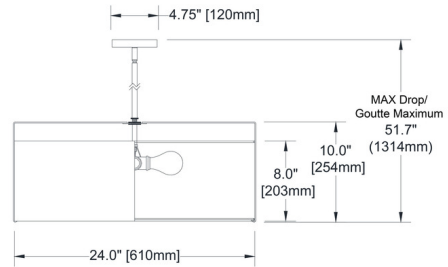

Shown in black / cream

Specifications

COLOR	Cream
BODY FINISH	Black
WATTAGE	68W
DIMMER	Standard 120V
DIMENSIONS	24"W x 10"H x 24"D
BULB NOT INCLUDED	4 x A19/Medium (E26)/17W/120V LED
COUNTRY OF ORIGIN	Canada