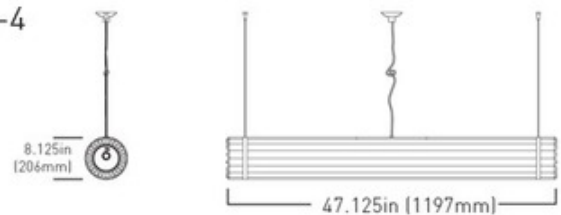

Technical Information

LUMINOUS FLUX	500 lumens
LUMENS/WATT	62.50
LAMP COLOR	2700K

SPEC # CSD107232

TL-4

COMPANY	PROJECT	FIXTURE TYPE	APPROVED BY	DATE