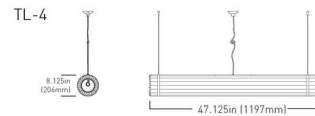

Technical Information

LAMP COLOR 2700K
LUMENS/WATT 62.50
LUMINOUS FLUX . . . . . 500 lumens

CLICK TO VIEW PRODUCT

Notes: