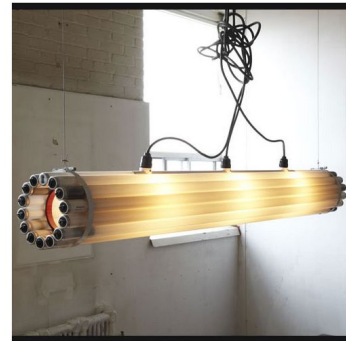

Lightology

lightology.com
866-954-4489
05-24-26

Project: _____

Company: _____

Location: _____ Fixture Type: _____

SPEC #: **CSD107233**

Approved On: _____ Approved By: _____

Recycled Tube TL6 Light Pendant By Castor Design

Description

Recycled Tube TL6 Light Pendant is formed by bundling burnt-out fluorescent tubes together with steel and rubber material. The cylinder is then lit from within providing diffused ambient illumination. Comes with 144 inches of cord.

Specifications

COLOR . . . . . N/A
BODY FINISH . . . . . White
WATTAGE 11.1W
DIMMER . . . . . Standard 120V
DIMENSIONS . . . . . 69.125"L x 8.125"W x 8.125"H
BULB INCLUDED . . . . . 3 x JCD/G9/3.7W/120V LED
COUNTRY OF ORIGIN . . . . . Canada

Technical Information

PRODUCT DIMENSIONS . . . . . Adjustable Cable Length: 144"
LAMP COLOR 3000K
LUMENS/WATT 97.30
LUMINOUS FLUX . . . . . 360 lumens

Shown in white

CLICK TO VIEW PRODUCT

Notes: