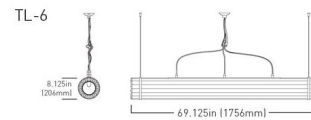

### Specifications

COLOR . . . . . N/A  
BODY FINISH . . . . . White  
WATTAGE . . . . . 11.1W  
DIMMER . . . . . Standard 120V  
DIMENSIONS . . . . . 69.125"L x 8.125"W x 8.125"H  
BULB INCLUDED . . . . . 3 x JCD/G9/3.7W/120V LED  
COUNTRY OF ORIGIN . . . . . Canada

### Technical Information

PRODUCT DIMENSIONS . . . . . Adjustable Cable Length: 144"  
LAMP COLOR . . . . . 3000K  
LUMENS/WATT . . . . . 97.30  
LUMINOUS FLUX . . . . . 360 lumens

Shown in white

CLICK TO VIEW PRODUCT