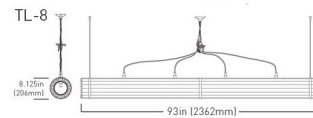

CLICK TO VIEW PRODUCT

Notes: