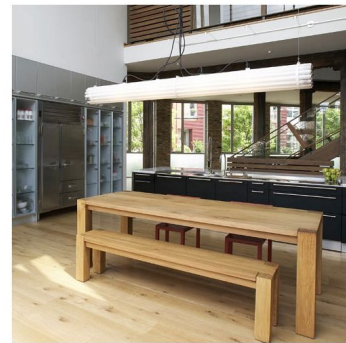

Lightology

lightology.com
866-954-4489
04-22-26

Project: _____

Company: _____

Location: _____ Fixture Type: _____

SPEC #: **CSD107234**

Approved On: _____ Approved By: _____

Recycled Tube TL8 Light Pendant By Castor Design

Description

Recycled Tube TL8 Light Pendant is formed by bundling burnt-out fluorescent tubes together with steel and rubber material. The cylinder is then lit from within providing diffused ambient illumination. One 3.7 watt, 120 volt G9 base LED bulb is included. 93 inch width x 8.125 inch height. Comes with 144 inches of cord.

Specifications

COLOR . . . . . N/A
BODY FINISH . . . . . White
WATTAGE 14.8W
DIMMER . . . . . Dimmable
DIMENSIONS . . . . . 144"L x 93"W x 8.125"H
BULB INCLUDED . . . . . 4 x JCD/G9/3.7W/120V LED
COUNTRY OF ORIGIN . . . . . Canada

Technical Information

LAMP COLOR 3000K
LUMENS/WATT 97.30
LUMINOUS FLUX . . . . . 360 lumens

Shown in white

CLICK TO VIEW PRODUCT

Notes: