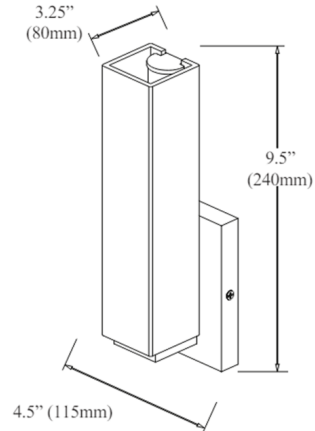

CLICK TO VIEW PRODUCT

Notes: