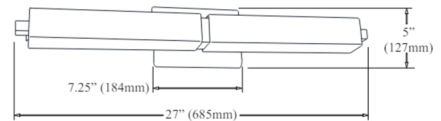

CLICK TO VIEW PRODUCT

Notes: