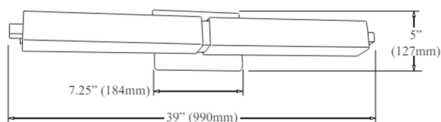

CLICK TO VIEW PRODUCT

Notes: