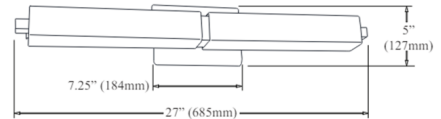

CLICK TO VIEW PRODUCT

Notes: