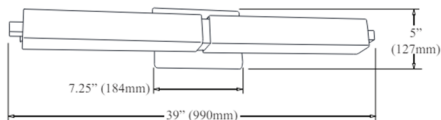

CLICK TO VIEW PRODUCT

Notes: