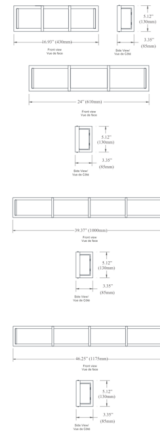

Shown in matte black / white