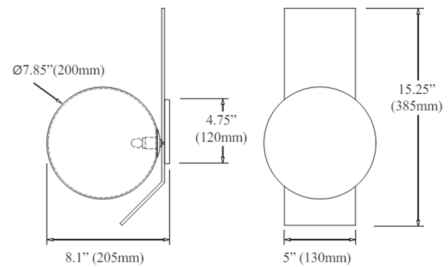

Shown in matte black / opal white

Specifications

COLOR Opal White
BODY FINISH Matte Black
WATTAGE 6W
DIMMER Standard 120V
DIMENSIONS 7.85"W x 15.25"H x 8.1"D
BULB NOT INCLUDED 1 x JCD/G9/6W/120V LED
COUNTRY OF ORIGIN China