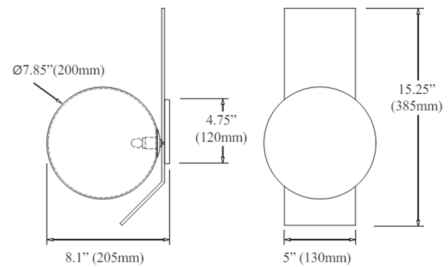

Specifications

COLOR . . . . . Opal White
BODY FINISH . . . . . Matte Black
WATTAGE 6W
DIMMER . . . . . Standard 120V
DIMENSIONS . . . . . 7.85"W x 15.25"H x 8.1"D
BULB NOT INCLUDED . . . . . 1 x JCD/G9/6W/120V LED
COUNTRY OF ORIGIN . . . . . China

CLICK TO VIEW PRODUCT

Notes: