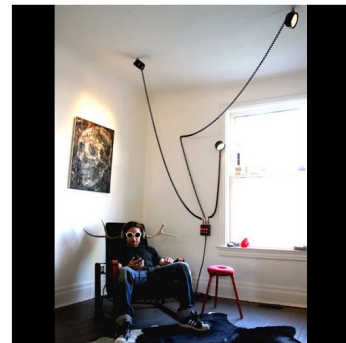

## Droog 3-Light Wall Fixture By Castor Design

### Description

The guitar pedal-inspired Droog 3-Light Wall Fixture features a Black finish. Droog is a versatile addition to any space. Lights can be placed anywhere using metal pucks and magnets. 12 volt rubber truck lights plug into a power box using guitar jacks. Also available in a five light version- please call for quote. 7.25 inch width x 4.5 inch height x 2 inch depth. Three 25 watt screw terminal base PAR36 flood bulbs are included. Also includes one 48 inch and two 24 inch cords, a 12 volt transformer, toggle switches, and LED indicator lights.