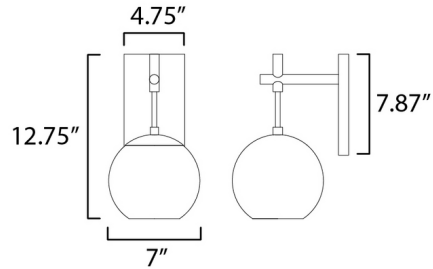

CLICK TO VIEW PRODUCT

Notes: