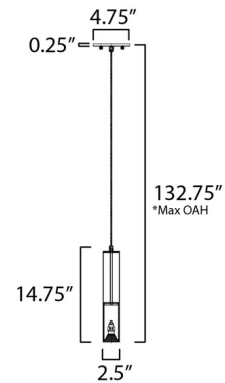

By Et2

Description

The Torch Pendant features a sleek Aluminum and Clear Glass tube containing a downlight LED at the bottom to create directional and stylish lighting. Dimmable via Triac dimming.

Specifications

COLOR Clear
BODY FINISH Black
WATTAGE 7W
DIMMER Dimmable
DIMENSIONS 2.5"W x 14.75"H
BULB INCLUDED 1 x MR16/GU10/7W/120V LED

Technical Information

PRODUCT DIMENSIONS Canopy: 4.75" diameter
LAMP LIFE 25000 hours
COLOR RENDERING 90 CRI
LAMP COLOR 3000K
LUMENS/WATT 64.29
LUMINOUS FLUX 450 lumens

Shown in black / clear

*max overall height

CLICK TO VIEW PRODUCT

Notes: