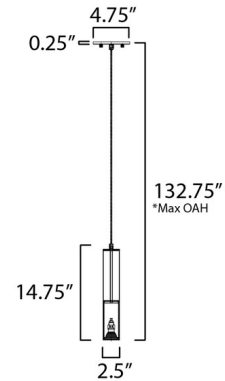

Description

The Torch Pendant features a sleek Aluminum and Clear Glass tube containing a downlight LED at the bottom to create directional and stylish lighting. Dimmable via Triac dimming.

Specifications

COLOR Clear
BODY FINISH Black
WATTAGE 7W
DIMMER Dimmable
DIMENSIONS 2.5"W x 14.75"H
BULB INCLUDED 1 x MR16/GU10/7W/120V LED

Technical Information

PRODUCT DIMENSIONS Canopy: 4.75" diameter
LAMP LIFE 25000 hours
COLOR RENDERING 90 CRI
LAMP COLOR 3000K
LUMENS/WATT 64.29
LUMINOUS FLUX 450 lumens

Shown in black / clear

*max overall height

CLICK TO VIEW PRODUCT

Notes: