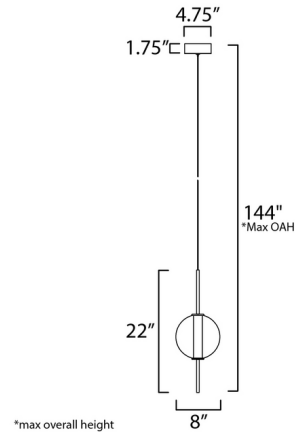

### Specifications

COLOR	Clear
BODY FINISH	Gold
WATTAGE	11W
DIMMER	Low Voltage Electronic
DIMENSIONS	8"W x 22"H
INTEGRATED LED MODULE	1 x LED/11W/120V LED

### Technical Information

LAMP LIFE	30000 hours
COLOR RENDERING	.90 CRI
LAMP COLOR	.3000K
LUMENS/WATT	86.36
LUMINOUS FLUX	950 lumens

Shown in gold / clear

CLICK TO VIEW PRODUCT

Notes: