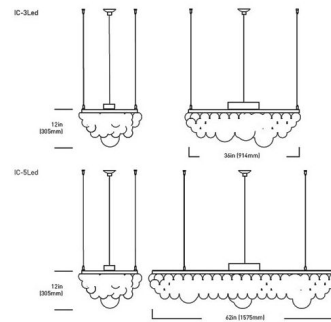

By Castor Design

Description

Invisible Chandelier is a collection of hundreds of burnt out light bulbs lit from within providing diffused ambient illumination. These are works of art and no two will be alike. Available in two sizes. Smaller size is 20 inches wide x 36 inches long x 12 inches high, 60 pounds in weight and includes 72 inch cord. Larger size is 20 inches wide x 62 inches long x 12 inches high, 80 pounds in weight and includes 72 inch cord. Chandelier is suspended from independently mounted support cables with a floating canopy. Includes 79 watt LED, 5300K, 4700 lumens. 120 to 12VDC dimming module. Dimmable LED panel 5300K. Dimming IR wireless remote control.

Specifications

COLOR N/A
 BODY FINISH White
 WATTAGE 79W
 DIMMER Dimmable
 DIMENSIONS 36"L x 20"W x 12"H
 INTEGRATED LED MODULE 1 x LED/79W/120V LED
 COUNTRY OF ORIGIN Canada

Technical Information

LUMENS/WATT 59.49
 LUMINOUS FLUX 4700 lumens

Shown in white

CLICK TO VIEW PRODUCT

Notes: