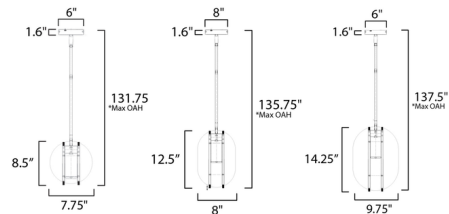

CLICK TO VIEW PRODUCT

Notes: