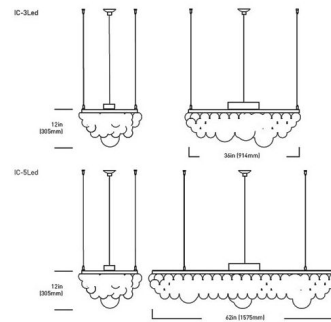

By Castor Design

Description

Invisible Chandelier is a collection of hundreds of burnt out light bulbs lit from within providing diffused ambient illumination. These are works of art and no two will be alike. Available in two sizes. Smaller size is 20 inches wide x 36 inches long x 12 inches high, 60 pounds in weight and includes 72 inch cord. Larger size is 20 inches wide x 62 inches long x 12 inches high, 80 pounds in weight and includes 72 inch cord. Chandelier is suspended from independently mounted support cables with a floating canopy. Includes 79 watt LED, 5300K, 4700 lumens. 120 to 12VDC dimming module. Dimmable LED panel 5300K. Dimming IR wireless remote control.

Specifications

COLOR N/A
 BODY FINISH White
 WATTAGE 79W
 DIMMER Dimmable
 DIMENSIONS 62"L x 20"W x 12"H
 INTEGRATED LED MODULE 1 x LED/79W/120V LED
 COUNTRY OF ORIGIN Canada

Technical Information

LUMENS/WATT 59.49
 LUMINOUS FLUX 4700 lumens

Shown in white

CLICK TO VIEW PRODUCT

Notes: