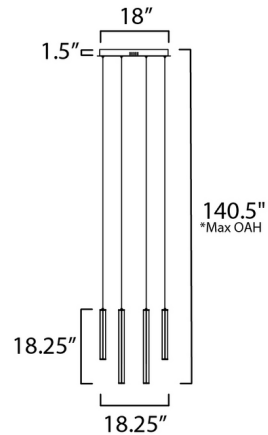

CLICK TO VIEW PRODUCT

Notes: