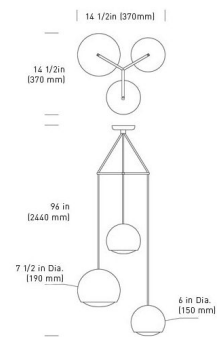

## Deadstock Cannonball Pendant By Castor Design

### Description

The Deadstock Cannonball Pendant is comprised of three spherical shades salvaged from a defunct lighting factory. A spreader holds the shades 120 degrees apart while wide angle pressed glass lenses provide even diffused lighting. Shades and canopy are available in powder-coated Black or White. Small shade is 6 inch diameter and large shade is 7.5 inch diameter.

### Specifications

COLOR	N/A
BODY FINISH	White
WATTAGE	15W
DIMMER	Standard 120V
DIMENSIONS	14.5"W x 96"H x 14.5"D
BULB INCLUDED	3 x B10/Candelabra (E12)/5W/120V LED
COUNTRY OF ORIGIN	Canada

### Technical Information

LAMP COLOR	2700K
LUMENS/WATT	186.00
LUMINOUS FLUX	930 lumens

CLICK TO VIEW PRODUCT

Notes: