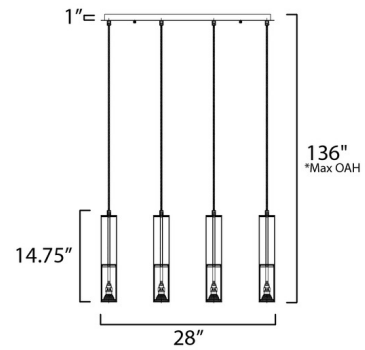

The Torch Linear Pendant features 4 Aluminum and Clear Glass tubes with an LED downlight at the bottom of each. Dimmable via Triac dimming.

Specifications

COLOR Clear
BODY FINISH Satin Brass
WATTAGE 28W
DIMMER Dimmable
DIMENSIONS 28"L x 6"W x 14.75"H
BULB INCLUDED 4 x MR16/GU10/7W/120V LED

Technical Information

LAMP LIFE 25000 hours
COLOR RENDERING 90 CRI
LAMP COLOR 3000K
LUMENS/WATT 182.86
LUMINOUS FLUX 1280 lumens

Shown in satin brass / clear

*max overall height

CLICK TO VIEW PRODUCT

Notes: