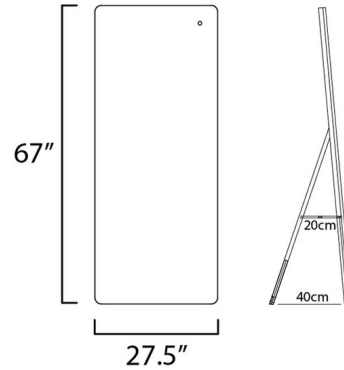

By Et2

Description

The LED Mirror with Kick Stand features adjustable brightness and color temperature (3000k, 4500k, 6400k). Can stand alone or be hung on a wall.

Shown in brushed aluminum / frosted

Specifications

COLOR	Frosted
BODY FINISH	Brushed Aluminum
WATTAGE	42W
DIMMER	Included
DIMENSIONS	27.5"W x 67"H x 1.5"D
INTEGRATED LED MODULE	1 x LED/42W/120V LED

Technical Information

LAMP LIFE	50000 hours
COLOR RENDERING	80 CRI
LAMP COLOR	Tunable White
LUMENS/WATT	70.00
LUMINOUS FLUX	2940 lumens