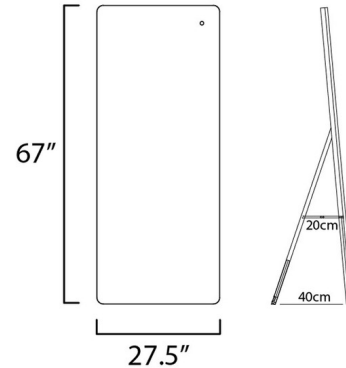

By Et2

Description

The LED Mirror with Kick Stand features adjustable brightness and color temperature (3000k, 4500k, 6400k). Can stand alone or be hung on a wall.

Shown in brushed aluminum / frosted

Specifications

COLOR	Frosted
BODY FINISH	Brushed Aluminum
WATTAGE	42W
DIMMER	Included
DIMENSIONS	27.5"W x 67"H x 1.5"D
INTEGRATED LED MODULE	1 x LED/42W/120V LED

Technical Information

LAMP LIFE	50000 hours
COLOR RENDERING	80 CRI
LAMP COLOR	Tunable White
LUMENS/WATT	70.00
LUMINOUS FLUX	2940 lumens