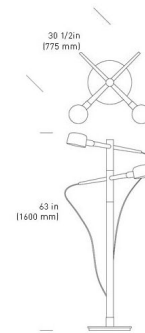

### Description

The Deadstock Floor Lamp is designed around shades salvaged from a defunct lighting factory. Turned solid Oak components support the shades and allow full adjustment on three axes. Shades and base available in powder-coated Black or White. 72 inch cord with foot switch.

### Specifications

COLOR . . . . . N/A  
BODY FINISH . . . . . White  
WATTAGE . . . . . 16W  
DIMMER . . . . . Standard 120V  
DIMENSIONS . . . . . 30.5"W x 63"H  
BULB INCLUDED . . . . . 2 x LED/Medium (E26)/8W/120V LED  
COUNTRY OF ORIGIN . . . . . Canada