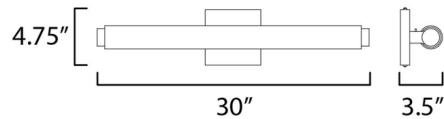

### Specifications

COLOR . . . . . White  
BODY FINISH . . . . . Polished Chrome  
WATTAGE . . . . . 20W  
DIMMER . . . . . Standard 120V  
DIMENSIONS . . . . . 24"W x 3.5"H x 4.75"D  
INTEGRATED LED MODULE . . . . . 1 x LED/20W/120V LED

### Technical Information

LAMP LIFE . . . . . 35000 hours  
COLOR RENDERING . . . . . 90 CRI  
LAMP COLOR . . . . . CCT Select  
LUMENS/WATT . . . . . 60.00  
LUMINOUS FLUX . . . . . 1200 lumens

Shown in polished chrome / white