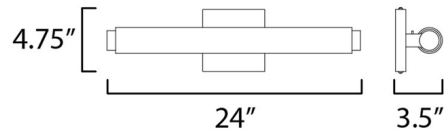

### Specifications

COLOR . . . . . White  
BODY FINISH . . . . . Polished Chrome  
WATTAGE . . . . . 20W  
DIMMER . . . . . Standard 120V  
DIMENSIONS . . . . . 24"W x 3.5"H x 4.75"D  
INTEGRATED LED MODULE . . . . . 1 x LED/20W/120V LED

### Technical Information

LAMP LIFE . . . . . 35000 hours  
COLOR RENDERING . . . . . 90 CRI  
LAMP COLOR . . . . . CCT Select  
LUMENS/WATT . . . . . 60.00  
LUMINOUS FLUX . . . . . 1200 lumens

Shown in polished chrome / white