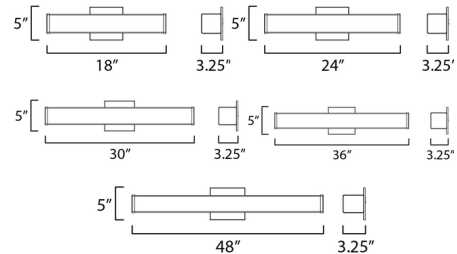

### Description

The Baritone Bathroom Vanity Light offers light diffused through Satin White Glass from an extruded Aluminum frame. Can be mounted in a horizontal or vertical position. Features color-select color temperature options: 2700k, 3000k, 3500k, 4000k, 5000k, controlled by a device on the back of the fixture. 120/277V: 0-10V dimming. 120V: Triac or electronic low voltage (ELV) dimming. Note: The 48 inch size is not available in Polished Chrome.

### Specifications

COLOR . . . . . Satin White  
BODY FINISH . . . . . Polished Chrome  
WATTAGE . . . . . 20W  
DIMMER . . . . . Low Voltage Electronic  
DIMENSIONS . . . . . 18"W x 5"H x 3.25"D  
INTEGRATED LED MODULE . . . . . 1 x LED/20W/120-277V LED