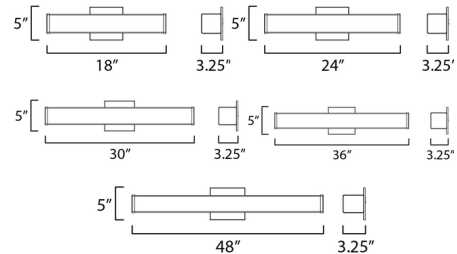

Description

The Baritone Bathroom Vanity Light offers light diffused through Satin White Glass from an extruded Aluminum frame. Can be mounted in a horizontal or vertical position. Features color-select color temperature options: 2700k, 3000k, 3500k, 4000k, 5000k, controlled by a device on the back of the fixture. 120/277V: 0-10V dimming. 120V: Triac or electronic low voltage (ELV) dimming. Note: The 48 inch size is not available in Polished Chrome.

Shown in polished chrome / satin white

Specifications

COLOR Satin White
BODY FINISH Polished Chrome
WATTAGE 20W
DIMMER Low Voltage Electronic
DIMENSIONS 18"W x 5"H x 3.25"D
INTEGRATED LED MODULE 1 x LED/20W/120-277V LED