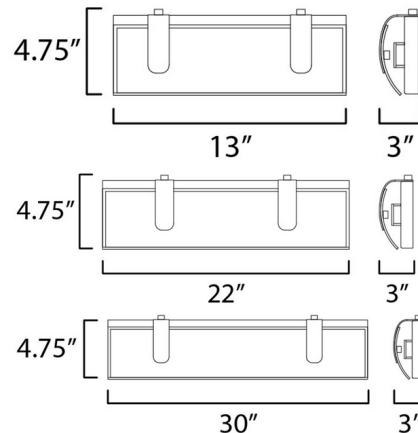

By Et2

Description

The Clutch Bathroom Vanity Light features curved Opal White Glass held with metal latches to match any bathroom interior. Note: Black finish is only available in 13 inch size; Polished Chrome finish is only available in 13 or 22 inch sizes.

Shown in black / satin white

Specifications

COLOR Satin White
 BODY FINISH Black
 WATTAGE 12W
 DIMMER Standard 120V
 DIMENSIONS 13"W x 4.75"H x 3"D
 INTEGRATED LED MODULE 1 x LED/12W/120V LED

Technical Information