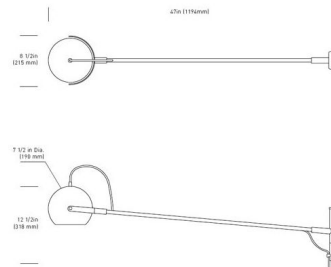

By Castor Design

Description

The Deadstock Jib Light is an adjustable, cantilevered, wall-mounted fixture designed around a spherical shade salvaged from defunct lighting factory. Available in powder-coated Black or White. 2-prong plug with dimmer switch included.

Specifications

COLOR N/A
BODY FINISH White
WATTAGE 8W
DIMMER Included
DIMENSIONS 47"L x 8.5"W x 12.5"H
BULB INCLUDED 1 x LED/Medium (E26)/8W/120V LED
COUNTRY OF ORIGIN Canada

Technical Information

LAMP COLOR 2700K
LUMENS/WATT 62.50
LUMINOUS FLUX 500 lumens

Shown in white

CLICK TO VIEW PRODUCT

Notes: