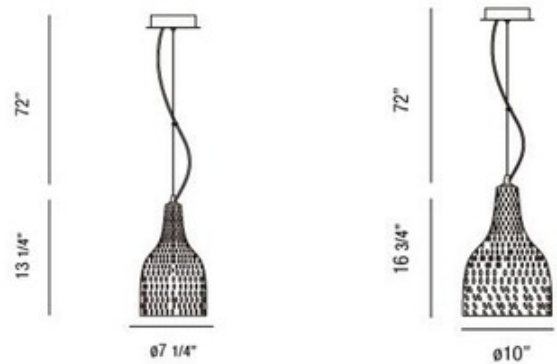

BRAND

Eurofase

DESCRIPTION

Altima Pendant is available with chrome finish with the option of a clear, amber or smoke shade options. Also available in a 7.25-inch or 10-inch versions. One 60-watt, 120 volt A19 medium base incandescent bulbs are required, but not included. Dimensions: 7.25W x 13.25H or 10W x 16.75H. Overall height is 72 inches.

Shown in: Chrome / Clear

SHADE COLOR	Clear
BODY FINISH	Chrome
LAMP	1 x A19/Medium (E26)/8W/120V LED 1 x A19/Medium (E26)/120V LED 1 x A19/Medium (E26)/60W/120V Incandescent
WATTAGE	8W
DIMMER	N/A

Technical Information

APERTURE SIZE	0.000"
----------------------	--------

ITEM NUMBER EUF107252

COMPANY	PROJECT	FIXTURE TYPE	APPROVED BY	DATE