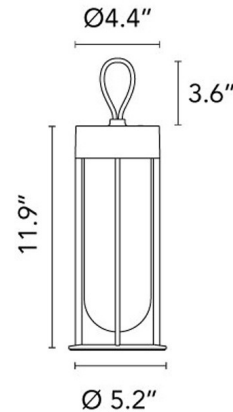

### Specifications

COLOR	N/A
BODY FINISH	Anthracite
WATTAGE	2.5W
DIMMER	Included
DIMENSIONS	5.2"W x 11.9"H
INTEGRATED LED MODULE	1 x LED/2.5W/120V LED
COUNTRY OF ORIGIN	Italy

### Technical Information

BEAM ANGLE	111°
COLOR RENDERING	90 CRI
LAMP COLOR	3000K
LUMENS/WATT	44.00
LUMINOUS FLUX	110 lumens

Shown in anthracite

CLICK TO VIEW PRODUCT

Notes: