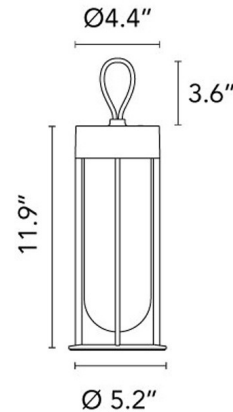

CLICK TO VIEW PRODUCT

Notes: