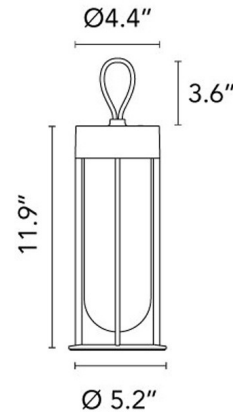

### Specifications

COLOR	N/A
BODY FINISH	Black
WATTAGE	2.5W
DIMMER	Included
DIMENSIONS	5.2"W x 11.9"H
INTEGRATED LED MODULE	1 x LED/2.5W/120V LED
COUNTRY OF ORIGIN	Italy

### Technical Information

BEAM ANGLE	111°
COLOR RENDERING	90 CRI
LAMP COLOR	2700K
LUMENS/WATT	41.20
LUMINOUS FLUX	103 lumens

Shown in black

CLICK TO VIEW PRODUCT

Notes: