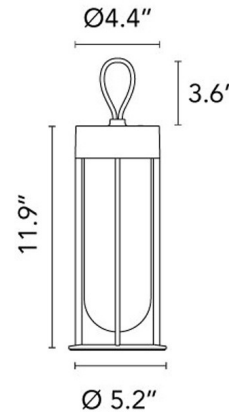

### Specifications

COLOR	N/A
BODY FINISH	Pale Green
WATTAGE	2.5W
DIMMER	Included
DIMENSIONS	5.2"W x 11.9"H
INTEGRATED LED MODULE	1 x LED/2.5W/120V LED
COUNTRY OF ORIGIN	Italy

### Technical Information

BEAM ANGLE	111°
COLOR RENDERING	90 CRI
LAMP COLOR	3000K
LUMENS/WATT	44.00
LUMINOUS FLUX	110 lumens

Shown in pale green

CLICK TO VIEW PRODUCT

Notes: