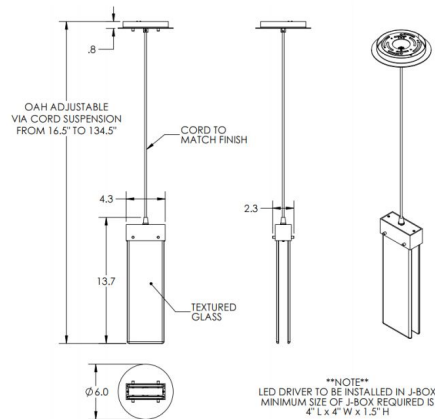

Specifications

COLOR	Clear Rimelight
BODY FINISH	Matte Black
WATTAGE	5.2W
DIMMER	Low Voltage Electronic
DIMENSIONS	4.3"W x 13.7"H x 2.3"D
INTEGRATED LED MODULE	1 x LED/5.2W/120V LED

Technical Information

PRODUCT DIMENSIONS	Min/Max Adj Cable Length: 16.5" - 134.5"
COLOR RENDERING	93 CRI
LAMP COLOR	3000K
LUMENS/WATT	65.38
LUMINOUS FLUX	340 lumens

Shown in matte black / clear rimelight

CLICK TO VIEW PRODUCT