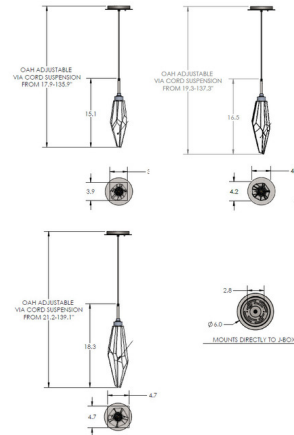

Lightology

lightology.com
866-954-4489
04-22-26

Project: _____

Company: _____

Location: _____ Fixture Type: _____

SPEC #: **HMR1072779**

Approved On: _____ Approved By: _____

Rock Crystal Pendant By Hammerton Studio

Description

The Rock Crystal Pendant offers a balance of traditional and modern design by capturing the beauty of artisan blown glass and pairing it with an aluminum frame. Place this eye catching beauty where ever you want added glam. Available in three sizes with 2700K or 3000K color temperature options.

Specifications

COLOR . . . . . Chilled Smoke
BODY FINISH . . . . . Matte Black
WATTAGE 5.2W
DIMMER . . . . . Low Voltage Electronic
DIMENSIONS . . . . . 3.9"W x 15.1"H
INTEGRATED LED MODULE . . . . . 1 x LED/5.2W/120V LED

Technical Information

PRODUCT DIMENSIONS . . . . . Adjustable Cable Length: 120"
COLOR RENDERING . . . . . 93 CRI
LAMP COLOR 3000K
LUMENS/WATT 65.38
LUMINOUS FLUX . . . . . 340 lumens

CLICK TO VIEW PRODUCT

Notes: