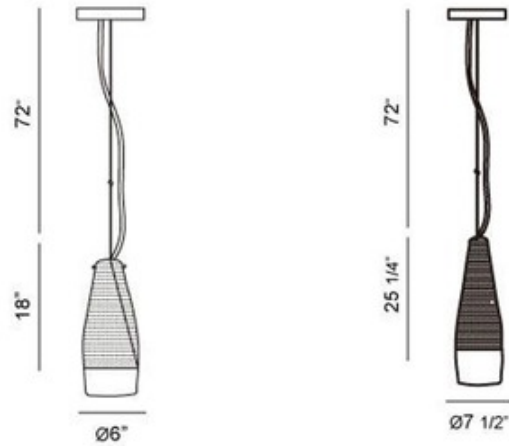

**BRAND**

Eurofase

**DESCRIPTION**

Frossia Pendant features hand blown glass shades showcasing clean design and subtle curves. Available in 18-inch or 25-inch versions. One 60-watt, 120 volt A19 medium base incandescent bulb is required, but not included. Dimensions: 6W x 18H or 7.5W x 25.25H. Overall height is 72 inches.

*Shown in: Chrome / Clear*

<b>SHADE COLOR</b>	Clear
<b>BODY FINISH</b>	Chrome
<b>LAMP</b>	1 x A19/Medium (E26)/8W/120V LED 1 x A19/Medium (E26)/120V LED 1 x A19/Medium (E26)/60W/120V Incandescent
<b>WATTAGE</b>	8W
<b>DIMMER</b>	Incandescent