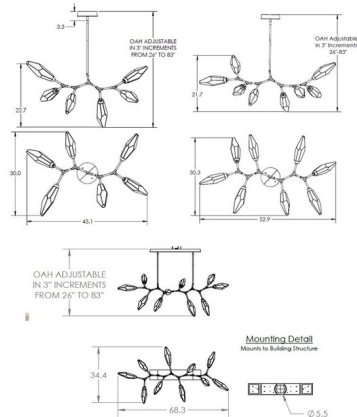

Description

The Rock Crystal Modern Branch Chandelier offers a balance of traditional and modern design by capturing the beauty of artisan blown glass and pairing it with an aluminum frame. Place this eye catching beauty where ever you want added glam. Note: Due to the weight of the 10 Light fixture, additional ceiling support is required.

Specifications

COLOR Chilled Smoke
 BODY FINISH Gilded Brass
 WATTAGE 20.8W
 DIMMER Low Voltage Electronic
 DIMENSIONS 54.6"L x 33.3"W x 26"H
 INTEGRATED LED MODULE 8 x LED/2.6W/120V LED

Technical Information

PRODUCT DIMENSIONS Adjustable in 3 inch increments from 26" - 83"
 COLOR RENDERING 93 CRI
 LAMP COLOR 3000K
 LUMENS/WATT 553.85
 LUMINOUS FLUX 1440 lumens

Shown in gilded brass / chilled smoke

CLICK TO VIEW PRODUCT