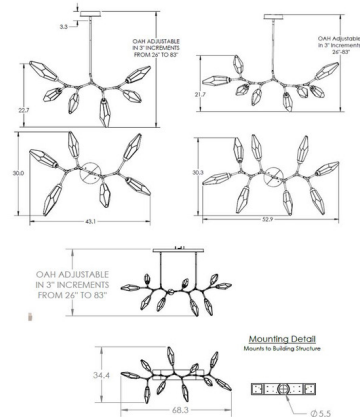

Description

The Rock Crystal Modern Branch Chandelier offers a balance of traditional and modern design by capturing the beauty of artisan blown glass and pairing it with an aluminum frame. Place this eye catching beauty where ever you want added glam. Note: Due to the weight of the 10 Light fixture, additional ceiling support is required.

Specifications

COLOR Chilled Smoke
 BODY FINISH Gilded Brass
 WATTAGE 20.8W
 DIMMER Low Voltage Electronic
 DIMENSIONS 54.6"L x 33.3"W x 26"H
 INTEGRATED LED MODULE 8 x LED/2.6W/120V LED

Technical Information

PRODUCT DIMENSIONS Adjustable in 3 inch increments from 26" - 83"
 COLOR RENDERING 93 CRI
 LAMP COLOR 3000K
 LUMENS/WATT 553.85
 LUMINOUS FLUX 1440 lumens

Shown in gilded brass / chilled smoke

CLICK TO VIEW PRODUCT