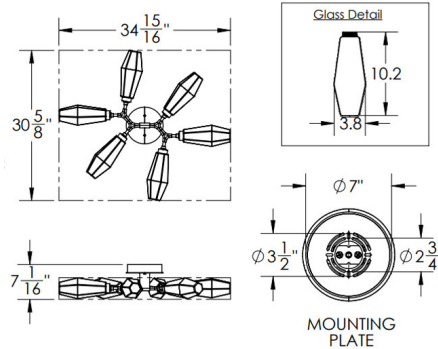

By Hammerton Studio

Description

The Aalto Semi Flush Ceiling Light features LED-lit hand-blown glass shades that are meticulously crafted by Hammerton artisans. The fixture gives a nod to an organic midcentury modern aesthetic that exudes casual sophistication. Each shade takes the place of a traditional bulb and unfolds with striking illumination. The finished look is relaxed, soft and unique.

Shown in matte black / optic ribbed smoke

Specifications

COLOR	Optic Ribbed Smoke
BODY FINISH	Matte Black
WATTAGE	18W
DIMMER	Low Voltage Electronic
DIMENSIONS	34.9"W x 7.06"H x 30.6"D
INTEGRATED LED MODULE	6 x LED/3W/120V LED