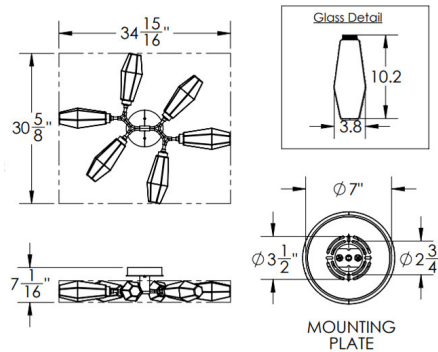

By Hammerton Studio

Description

The Aalto Semi Flush Ceiling Light features LED-lit hand-blown glass shades that are meticulously crafted by Hammerton artisans. The fixture gives a nod to an organic midcentury modern aesthetic that exudes casual sophistication. Each shade takes the place of a traditional bulb and unfolds with striking illumination. The finished look is relaxed, soft and unique.

Shown in matte black / optic ribbed smoke

Specifications

COLOR	Optic Ribbed Smoke
BODY FINISH	Matte Black
WATTAGE	18W
DIMMER	Low Voltage Electronic
DIMENSIONS	34.9"W x 7.06"H x 30.6"D
INTEGRATED LED MODULE	6 x LED/3W/120V LED