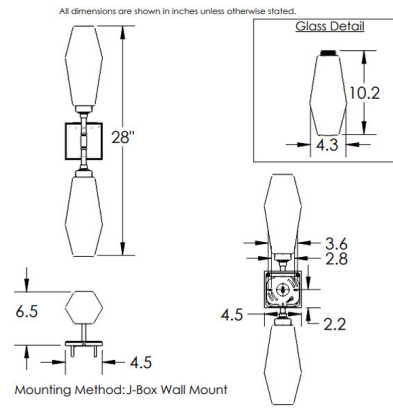

CLICK TO VIEW PRODUCT

Notes: