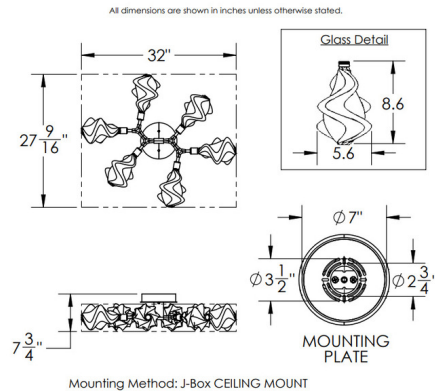

Shown in matte black / clear