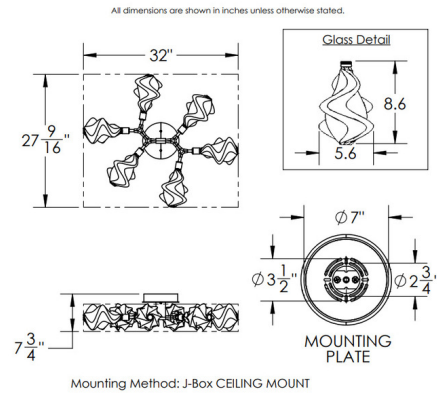

Shown in matte black / clear