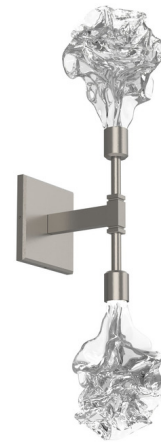

Lightology

lightology.com
866-954-4489
04-22-26

Project: _____
Company: _____
Location: _____ Fixture Type: _____
SPEC #: **HMR1073125**
Approved On: _____ Approved By: _____

Blossom Double Wall Sconce By Hammerton Studio

Description

The Blossom Double Wall Sconce features blossoms of LED lit hand blown glass that are meticulously crafted by Hammerton artisans. The fixture is a whimsical celebration of organic aesthetic that exudes casual sophistication. Each shade takes the place of a traditional bulb and unfolds with striking illumination. The finished look is relaxed, soft and unique. Each glass shade is a one-of-a-kind artisan creation. Available with 2700K or 3000K color temperature options.

Specifications

COLOR	Clear
BODY FINISH	Beige Silver
WATTAGE	12W
DIMMER	Low Voltage Electronic
DIMENSIONS	5.6"W x 25"H x 7.4"D
INTEGRATED LED MODULE	2 x LED/6W/120V LED

Technical Information

COLOR RENDERING	93 CRI
LAMP COLOR	3000K
LUMENS/WATT	77.67
LUMINOUS FLUX	466 lumens