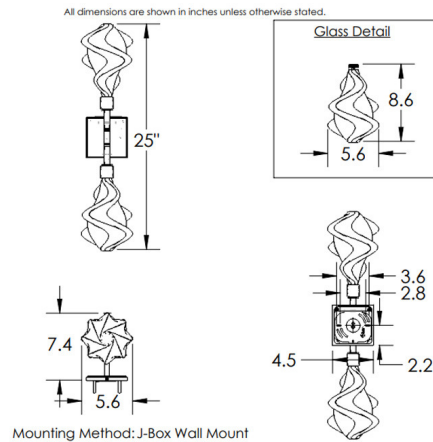

Description

The Blossom Double Wall Sconce features blossoms of LED lit hand blown glass that are meticulously crafted by Hammerton artisans. The fixture is a whimsical celebration of organic aesthetic that exudes casual sophistication. Each shade takes the place of a traditional bulb and unfolds with striking illumination. The finished look is relaxed, soft and unique. Each glass shade is a one-of-a-kind artisan creation. Available with 2700K or 3000K color temperature options.

Specifications

COLOR	Clear
BODY FINISH	Beige Silver
WATTAGE	12W
DIMMER	Low Voltage Electronic
DIMENSIONS	5.6"W x 25"H x 7.4"D
INTEGRATED LED MODULE	2 x LED/6W/120V LED

Technical Information

COLOR RENDERING	93 CRI
LAMP COLOR	3000K
LUMENS/WATT	77.67
LUMINOUS FLUX	466 lumens

Shown in beige silver / clear

CLICK TO VIEW PRODUCT

Notes: