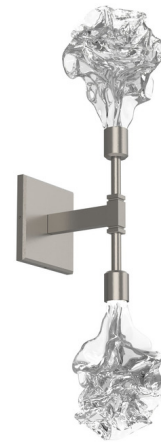

Lightology

lightology.com
866-954-4489
04-22-26

Project: _____

Company: _____

Location: _____ Fixture Type: _____

SPEC #: **HMR1073125**

Approved On: _____ Approved By: _____

Blossom Double Wall Sconce By Hammerton Studio

Description

The Blossom Double Wall Sconce features blossoms of LED lit hand blown glass that are meticulously crafted by Hammerton artisans. The fixture is a whimsical celebration of organic aesthetic that exudes casual sophistication. Each shade takes the place of a traditional bulb and unfolds with striking illumination. The finished look is relaxed, soft and unique. Each glass shade is a one-of-a-kind artisan creation. Available with 2700K or 3000K color temperature options.

Specifications

COLOR	Clear
BODY FINISH	Beige Silver
WATTAGE	12W
DIMMER	Low Voltage Electronic
DIMENSIONS	5.6"W x 25"H x 7.4"D
INTEGRATED LED MODULE	2 x LED/6W/120V LED

Technical Information

COLOR RENDERING	93 CRI
LAMP COLOR	3000K
LUMENS/WATT	77.67
LUMINOUS FLUX	466 lumens

Shown in beige silver / clear

CLICK TO VIEW PRODUCT

Notes: