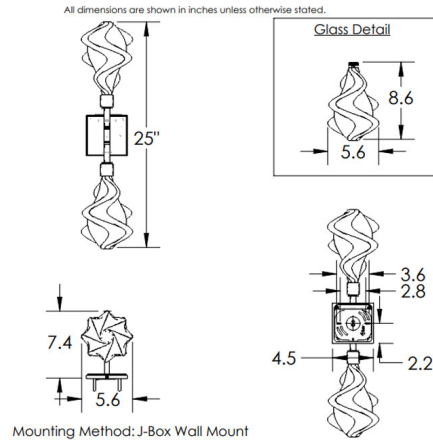

Shown in beige silver / clear

CLICK TO VIEW PRODUCT

Notes: