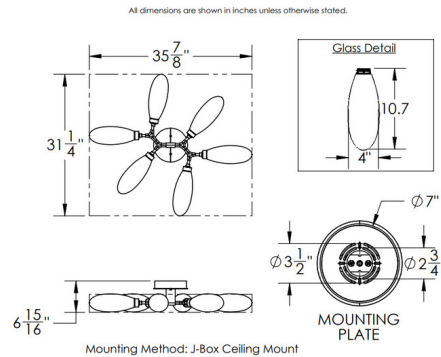

Shown in beige silver / fiori white

Technical Information

COLOR RENDERING	93 CRI
LAMP COLOR	3000K
LUMENS/WATT	360.00
LUMINOUS FLUX	1080 lumens

CLICK TO VIEW PRODUCT

Notes: