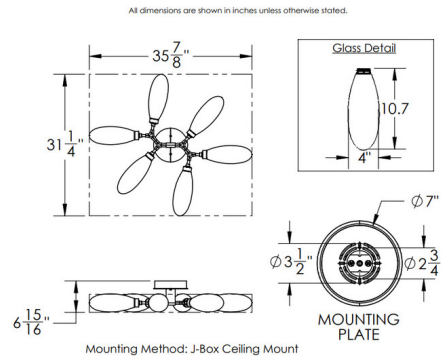

### Specifications

COLOR	Fiori White
BODY FINISH	Gilded Brass
WATTAGE	18W
DIMMER	Low Voltage Electronic
DIMENSIONS	35.875"W x 6.938"H x 31.25"D
INTEGRATED LED MODULE	6 x LED/3W/120V LED