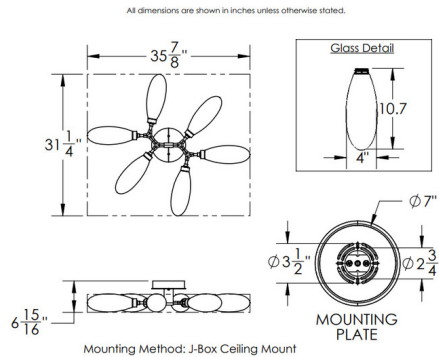

Shown in gilded brass / fiori white