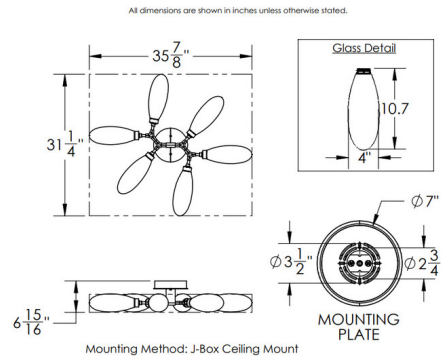

Shown in gilded brass / fiori white