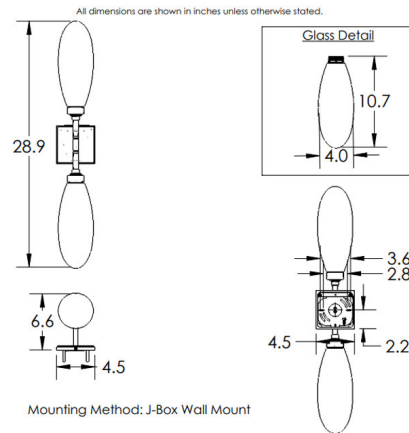

Lightology

lightology.com
866-954-4489
04-19-26

Project: _____
Company: _____
Location: _____ Fixture Type: _____
SPEC #: **HMR1073149**
Approved On: _____ Approved By: _____

Fiori Double Wall Sconce By Hammerton Studio

Description

The Fiori Double Wall Sconce brings a playful interpretation of midcentury modern style to your interior space. Lustrous buds of blown glass rest on branches of aluminum, adding a soft, warm glow to your room.

Specifications

COLOR	Fiori White
BODY FINISH	Flat Bronze
WATTAGE	12W
DIMMER	Low Voltage Electronic
DIMENSIONS	4.5"W x 28.9"H x 6.6"D
INTEGRATED LED MODULE	2 x LED/6W/120V LED

Technical Information

COLOR RENDERING	93 CRI
LAMP COLOR	3000K
LUMENS/WATT	77.67
LUMINOUS FLUX	466 lumens

CLICK TO VIEW PRODUCT

Notes: