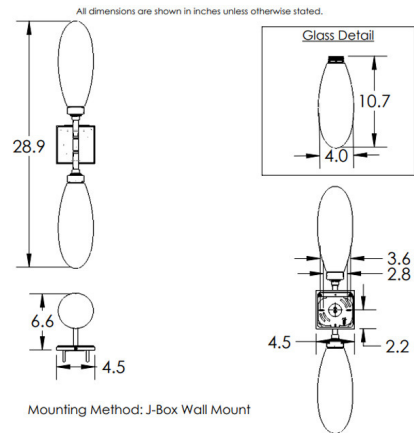

Lightology

lightology.com
866-954-4489
06-04-26

Project: _____
Company: _____
Location: _____ Fixture Type: _____
SPEC #: **HMR1073149**
Approved On: _____ Approved By: _____

Fiori Double Wall Sconce By Hammerton Studio

Description

The Fiori Double Wall Sconce brings a playful interpretation of midcentury modern style to your interior space. Lustrous buds of blown glass rest on branches of aluminum, adding a soft, warm glow to your room.

Specifications

COLOR	Fiori White
BODY FINISH	Flat Bronze
WATTAGE	12W
DIMMER	Low Voltage Electronic
DIMENSIONS	4.5"W x 28.9"H x 6.6"D
INTEGRATED LED MODULE	2 x LED/6W/120V LED

Technical Information

COLOR RENDERING	93 CRI
LAMP COLOR	3000K
LUMENS/WATT	77.67
LUMINOUS FLUX	466 lumens

CLICK TO VIEW PRODUCT

Notes: